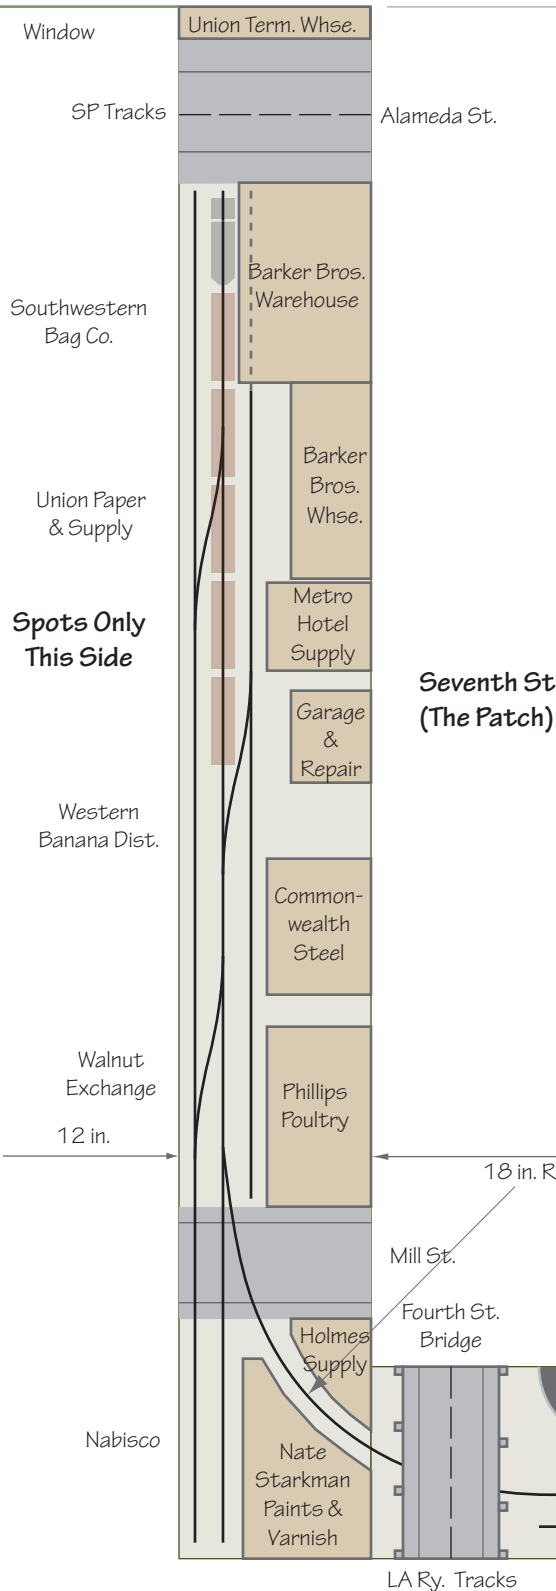

### Los Angeles Industrial Shelf Layout for the Office

Daylight series 100  
 Afternoon series 200  
 Midnight series 300

Jobs 121, 221, 321 work the Canal District, Tag 21 (Freight House)  
 Jobs 122, 222, 322 work the Patch, Tag 22 (7th St. Alley)

2310 Series ALCo HH1000 Switch Engines

Atlas Code 83 Flextrack  
 Atlas No. 4 Turnouts  
 Caboose Industries No. 2065 Switch Throws

Spots Only  
This Side

Seventh St. Alley  
(The Patch)

First St. Yard

LA Ry. Tracks

12 in.

12 in.

7 ft. 10 in.

7 ft. 1 in.

18 in. R

Mill St.

Fourth St. Bridge

Holmes Supply